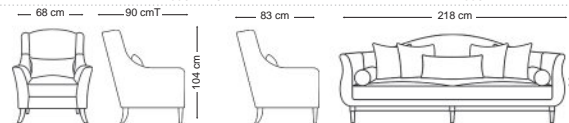

Loman

NHSH979

NHSS979N3