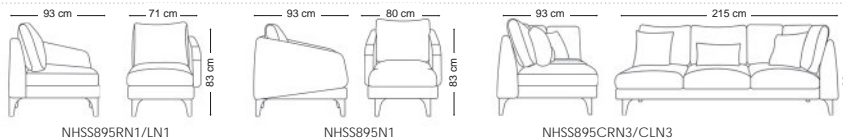

Nivan

Karin

Sinan

Markan

Markan

Alvares