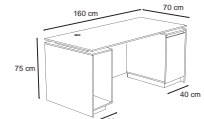

TASK

ODT 665BC

CONFERENCE