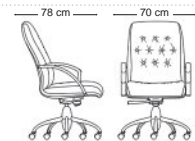

MOCM-901

OCM901E

02 Series

OCM 902E