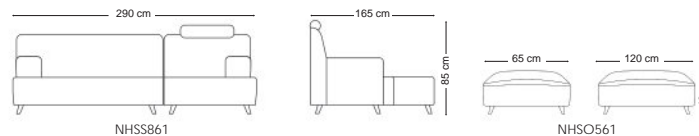

Delvar

Damilu

Beniz

Salyun

Blerto

Blerto