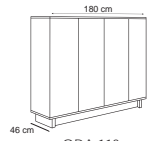

CONFERENCE

STORAGE

ODA 113