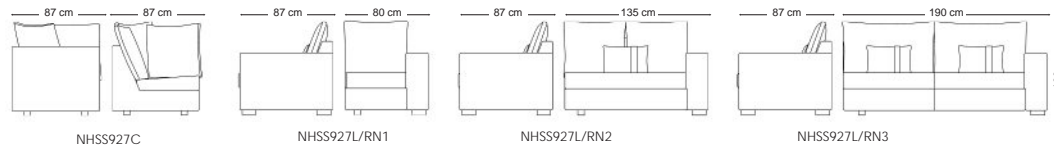

Sofa & Ottoman

Seno

Brent

Zivan

Delan

10 seater: 270 * 110 * 80 cm

Andersa

6 seater: 178 * 118 * 76 cm