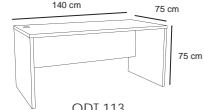

TASK

ODT 113

CONFERENCE