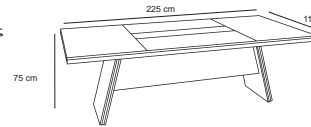

TASK

CONFERENCE

ODC 115