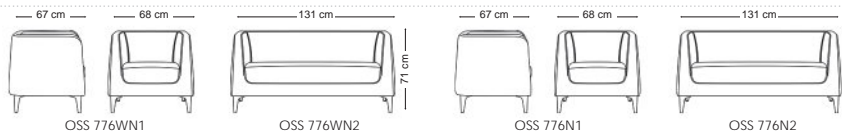

76 Series

78 Series