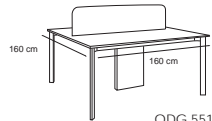

TASK

ODG 551

CONFERENCE