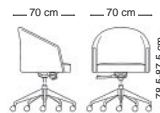

05 Series

OCT 505X