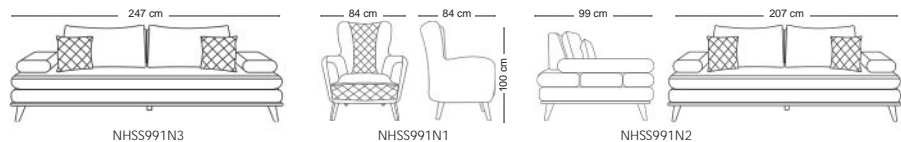

Sibon

Soha

Marin

Masina

Masina - Sectional

Sirom