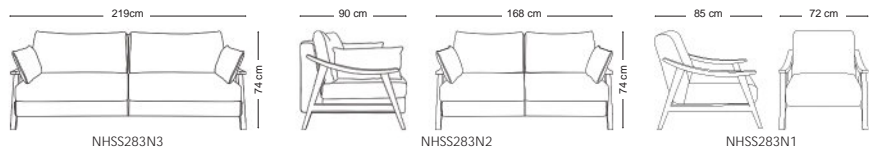

Sibon

Soha

Marin

Masina

Masina - Sectional

Sirom