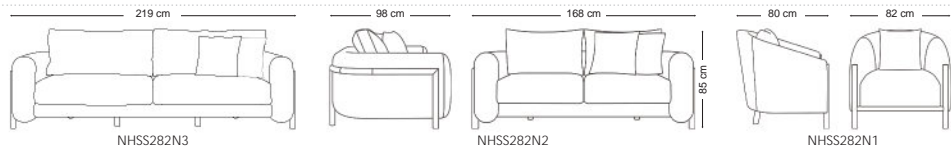

Sibon

Soha

Marin

Masina

Masina - Sectional

Sirom