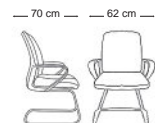

32 Series

39 Series

40 Series

OCC 740

40 Series

50 Series

50 Series