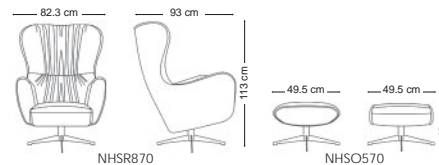

Delvar

Damilu

Beniz

Salyun

Blerto

Blerto