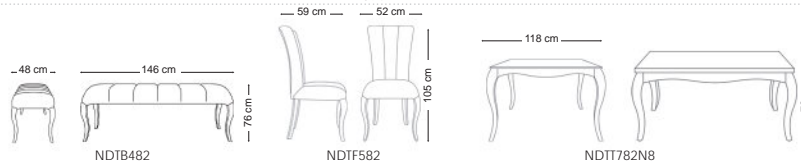

Sofa & Ottoman

Seno

Brent

Zivan

Delan

10 seater: 270 * 110 * 80 cm

Andersa

6 seater: 178 * 118 * 76 cm