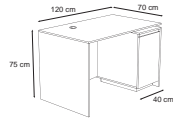

TASK

ODT 265B