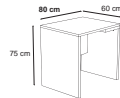

TASK

ODT 865X

CONFERENCE