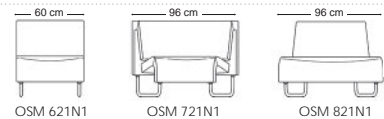

19 Series

20 Series

21 Series

22 Series

23 Series

26 Series

51 Series