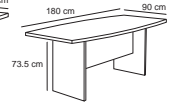

TASK

CONFERENCE

ODC 111