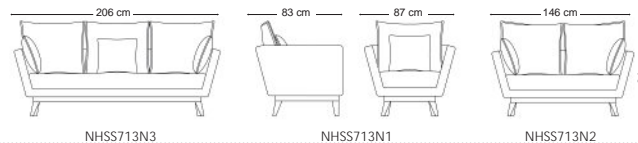

Delvar

Damilu

Beniz

Salyun

Blerto

Blerto