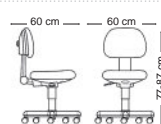

03 Series

03 Series

04 Series

LCL 104X

05 Series

08 Series

09 Series