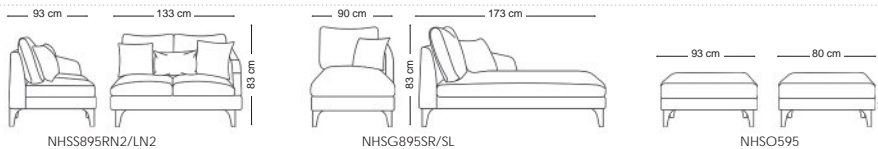

Nivan

Karin

Sinan

Markan

Markan

Alvares