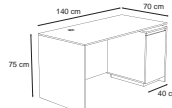

TASK

ODT 465B

CONFERENCE