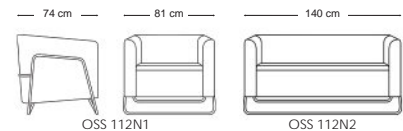

57 Series

76 Series

78 Series

85 Series

111 Series

112 Series

113 Series