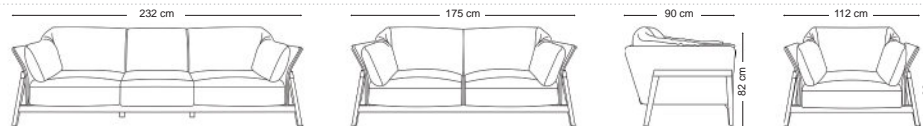

Milan

NHSS278N3

NHSS278N2

NHSS278N1