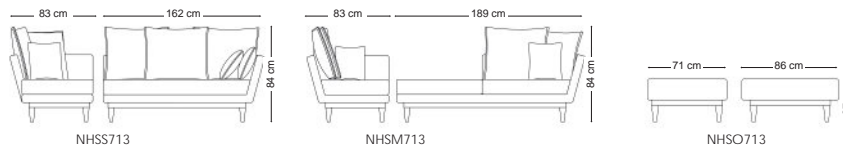

Sofa & Ottoman

Seno

Brent

Zivan

Delan

10 seater: 270 * 110 * 80 cm

Andersa

6 seater: 178 * 118 * 76 cm