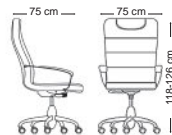

03 Series

OCM 803EI