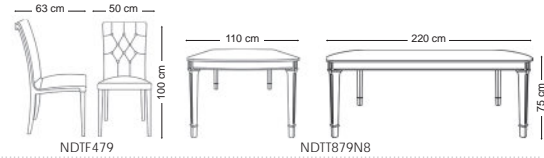

Dayan

Dining Table & Chair

Dining Table & Chair

Loman

6seater : 180cm x 100cm x 75cm

Merian

4seater : 100cm x 100cm x 77cm
8seater : 220cm x 100cm x 77cm

Aran