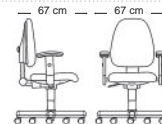

03 Series

03 Series

04 Series

OCT 504F

05 Series

08 Series

09 Series