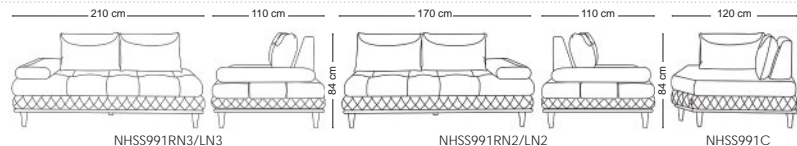

Masina - Sectional