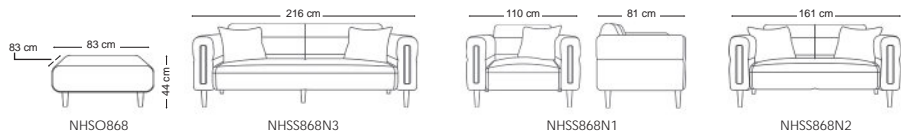

Sibon

Soha

Marin

Masina

Masina - Sectional

Sirom