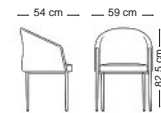

03 Series

03 Series

04 Series

05 Series

OCF 505X

08 Series

09 Series