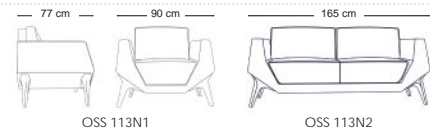

57 Series

76 Series

78 Series

85 Series

111 Series

112 Series

113 Series