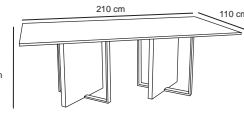

TASK

CONFERENCE

ODC 113