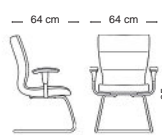

03 Series

OCC 603G

03 Series

04 Series

05 Series

08 Series

09 Series