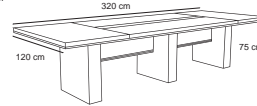

TASK

CONFERENCE

ODC 114