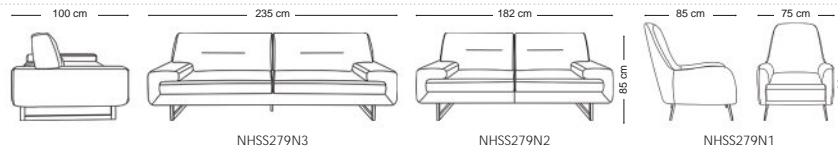

Sofa & Ottoman

Seno

Brent

Zivan

Delan

10 seater: 270 * 110 * 80 cm

Andersa

6 seater: 178 * 118 * 76 cm