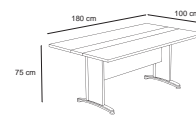

CONFERENCE

ODC 465S

STORAGE