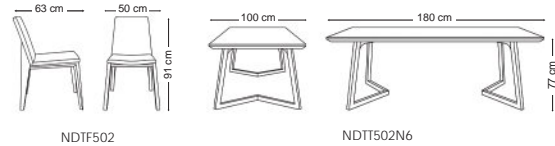

Dayan

Dining Table & Chair

Dining Table & Chair

Loman

6seater : 180cm x 100cm x 75cm

Merian

4seater : 100cm x 100cm x 77cm
8seater : 220cm x 100cm x 77cm

Aran