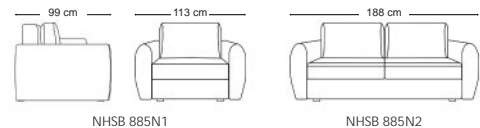

57 Series

76 Series

78 Series

85 Series

111 Series

112 Series

113 Series