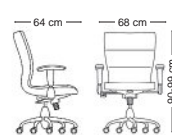

03 Series

OCT 603H

03 Series

04 Series

05 Series

08 Series

09 Series