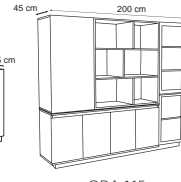

CONFERENCE

STORAGE

ODA 115