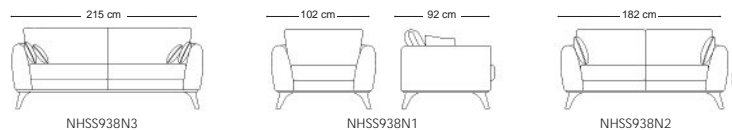

Delvar

Damilu

Beniz

Salyun

Blerto

Blerto