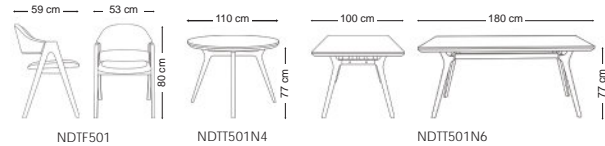

Dayan

Dining Table & Chair

Dining Table & Chair

Loman

6seater : 180cm x 100cm x 75cm

Merian

4seater : 100cm x 100cm x 77cm
8seater : 220cm x 100cm x 77cm

Aran