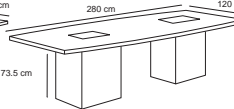

TASK

CONFERENCE

ODC 112