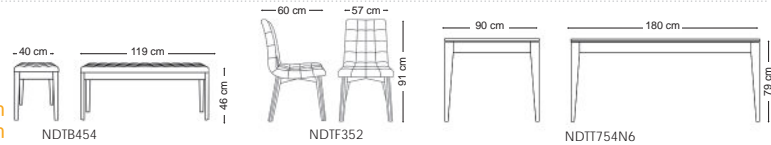

Ladiz

4seater : 100cm x 100cm x 79cm
8seater : 210cm x 100cm x 79cm