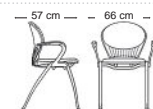

Office Chair

10 Series

12 Series

15 Series

15 Series

15 Series

OCF 415K

15 Series