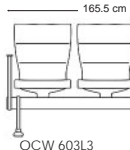

03 Series

03 Series

04 Series

05 Series

08 Series

09 Series