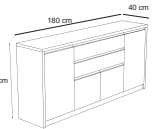

CONFERENCE

STORAGE

ODA 865