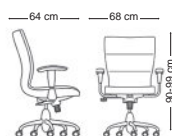

03 Series

OCT 603G