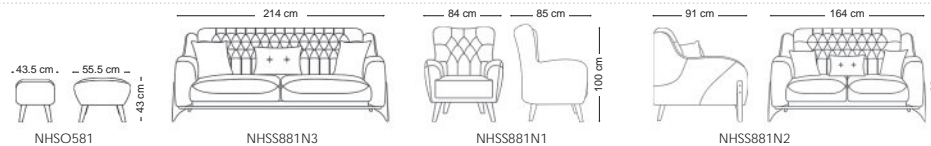

Nivan

Karin

Sinan

Markan

Markan

Alvares