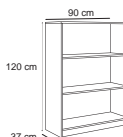

CONFERENCE

STORAGE

ODW 665SH