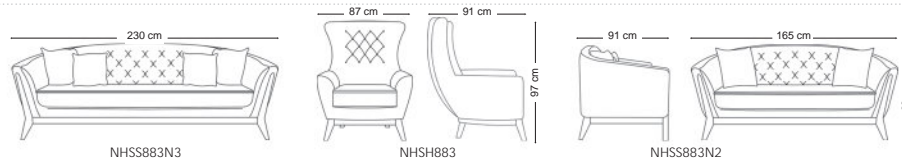

Nivan

Karin

Sinan

Markan

Markan

Alvares