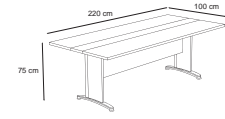

CONFERENCE

ODC 665S

STORAGE