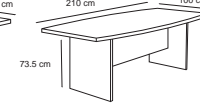

TASK

CONFERENCE

ODC 111L