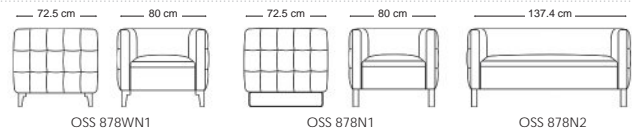

57 Series

76 Series

78 Series

85 Series

111 Series

112 Series

113 Series