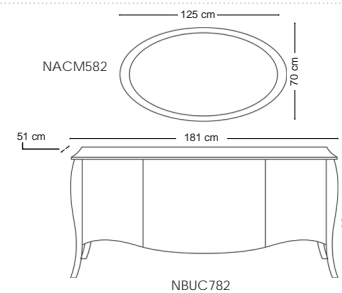

Console & Mirror

Andersa