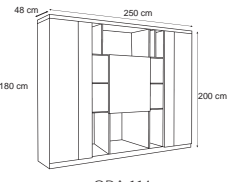

CONFERENCE

STORAGE

ODA 114