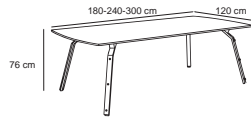

TASK

CONFERENCE

ODC 552