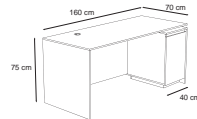

TASK

ODT 665B

CONFERENCE