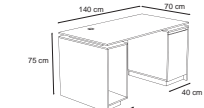

TASK

ODT 465BC

CONFERENCE