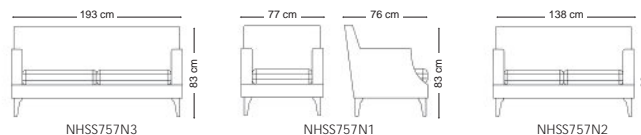

Sofa & Ottoman

Seno

Brent

Zivan

Delan

10 seater: 270 * 110 * 80 cm

Andersa

6 seater: 178 * 118 * 76 cm