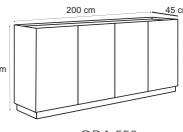

CONFERENCE

STORAGE

ODA 552