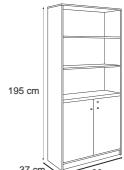

CONFERENCE

STORAGE

ODW 665MSH