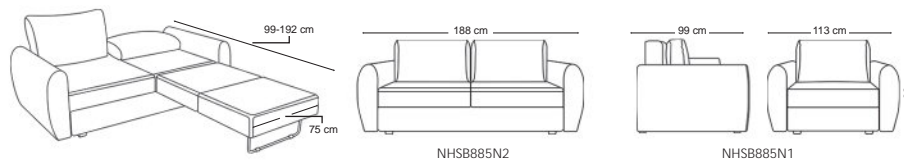

Nivan

Karin

Sinan

Markan

Markan

Alvares