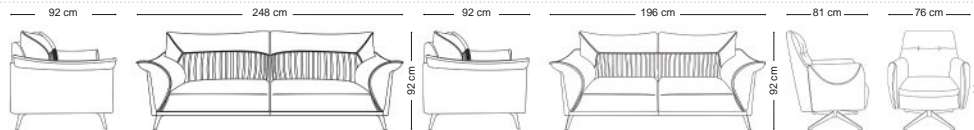

Sivan

NHSS276N3

NHSS276N2

NHSS276N1