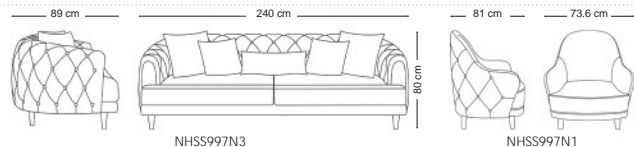

Sibon

Soha

Marin

Masina

Masina - Sectional

Sirom