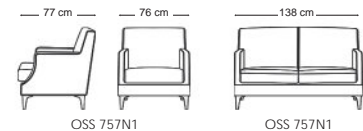

57 Series

76 Series

78 Series

85 Series

111 Series

112 Series

113 Series