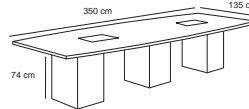

CONFERENCE

ODC 112L