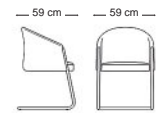

03 Series

03 Series

04 Series

05 Series

OCC 505X

08 Series

09 Series