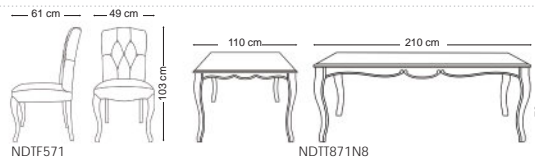

Dining Table & Chair