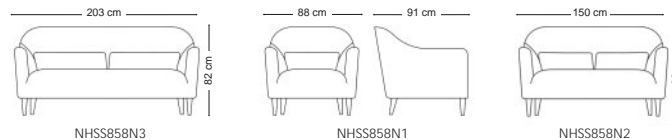

Delvar

Damilu

Beniz

Salyun

Blerto

Blerto