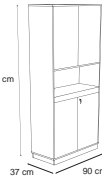

CONFERENCE

STORAGE

ODW 765M