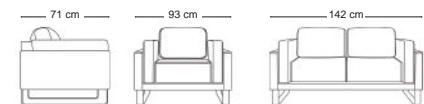

OSS 114N1

OSS 114N1

OSS 115N2

115 Series

OSS 115N1