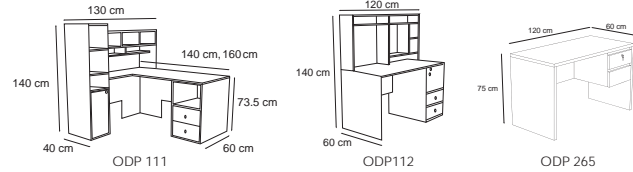

Desking, Tables, Storage

DESK