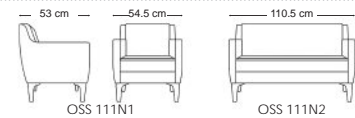

57 Series

76 Series

78 Series

85 Series

111 Series

112 Series

113 Series